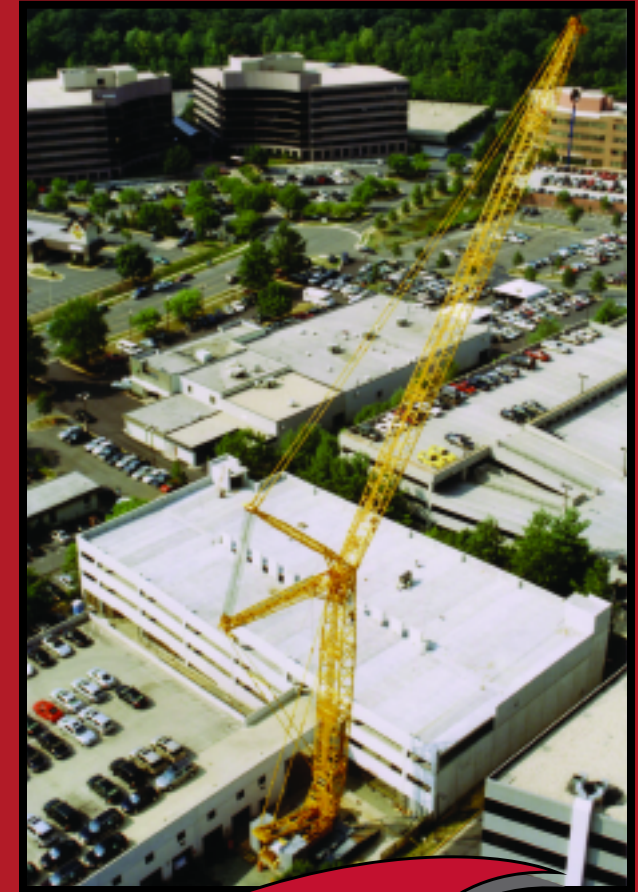

HEAVY HAULING

- Tractor Trailers
- Heavy Duty Lowboys
- Flats, Drops and Extendable Trailers
- Hydraulic Platform Trailer

CRANE RENTALS - OPERATED & BARE RIGGING • STORAGE • HEAVY HAULING

BALTIMORE, MARYLAND

410-796-3661

FREDERICKSBURG, VIRGINIA

540-891-7279

PORTSMOUTH, VIRGINIA

757-465-4072

ALEXANDRIA, VIRGINIA

703-370-7500

**CORPORATE OFFICE –
RICHMOND, VIRGINIA**

804-271-9471

WWW.WOGRUBB.COM